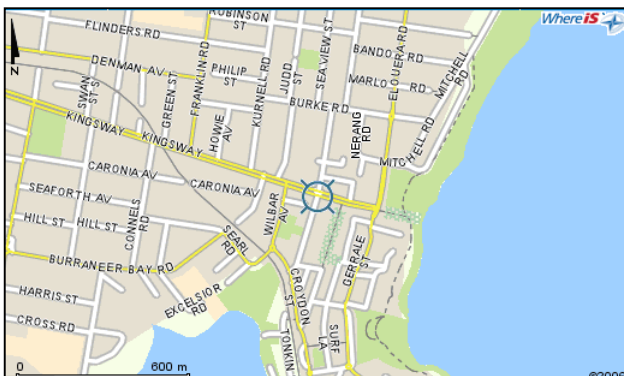

Beltin Group
Office 2, 29-31 Croydon St
Cronulla NSW 2230
Australia

The office, for reference, is located next to the Cronulla Police Station.

All courses will commence in the training room at the Beltin Group Office; Office 2, Level 1, 29-31 Croydon St, Cronulla NSW 2230.

The air-conditioned offices have been designed for professional use. Our reception is attended Mon-Fri 08.30am to 5.00pm with after hours access available on request.

Telephone: +61 (2) 9544 4480.
Facsimile: +61 (2) 9544 4481

Transport is available by rail to the Cronulla Train Station or all day parking is available on The Kingsway and surrounding streets, otherwise there are council approved parking areas with 1-4 hr limits.

Personal belongings may be secured on-site.

The following maps show our location and proximity to public rail: