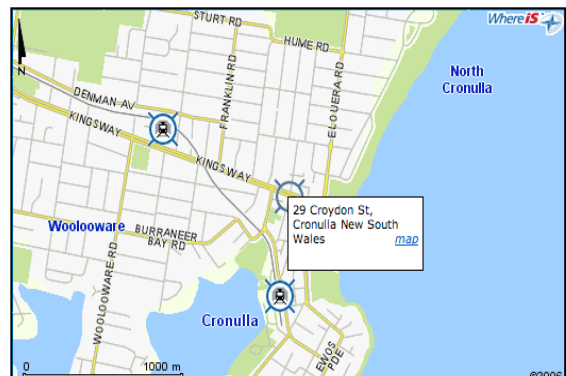

Beltin Group
Office 2, 29-31 Croydon St
Cronulla NSW 2230
Australia

The office, for reference, is located next to the Cronulla Police Station.

All courses will commence in the training room at the Beltin Group Office; Office 2, Level 1, 29-31 Croydon St, Cronulla NSW 2230.

The air-conditioned offices have been designed for professional use. Our reception is attended Mon-Fri 08.30am to 5.00pm with after hours access available on request.

Telephone: +61 (2) 9544 4480.
Facsimile: +61 (2) 9544 4481

Transport is available by rail to the Cronulla Train Station or all day parking is available on The Kingsway and surrounding streets, otherwise there are council approved parking areas with 1-4 hr limits.

Personal belongings may be secured on-site.

The following maps show our location and proximity to public rail: